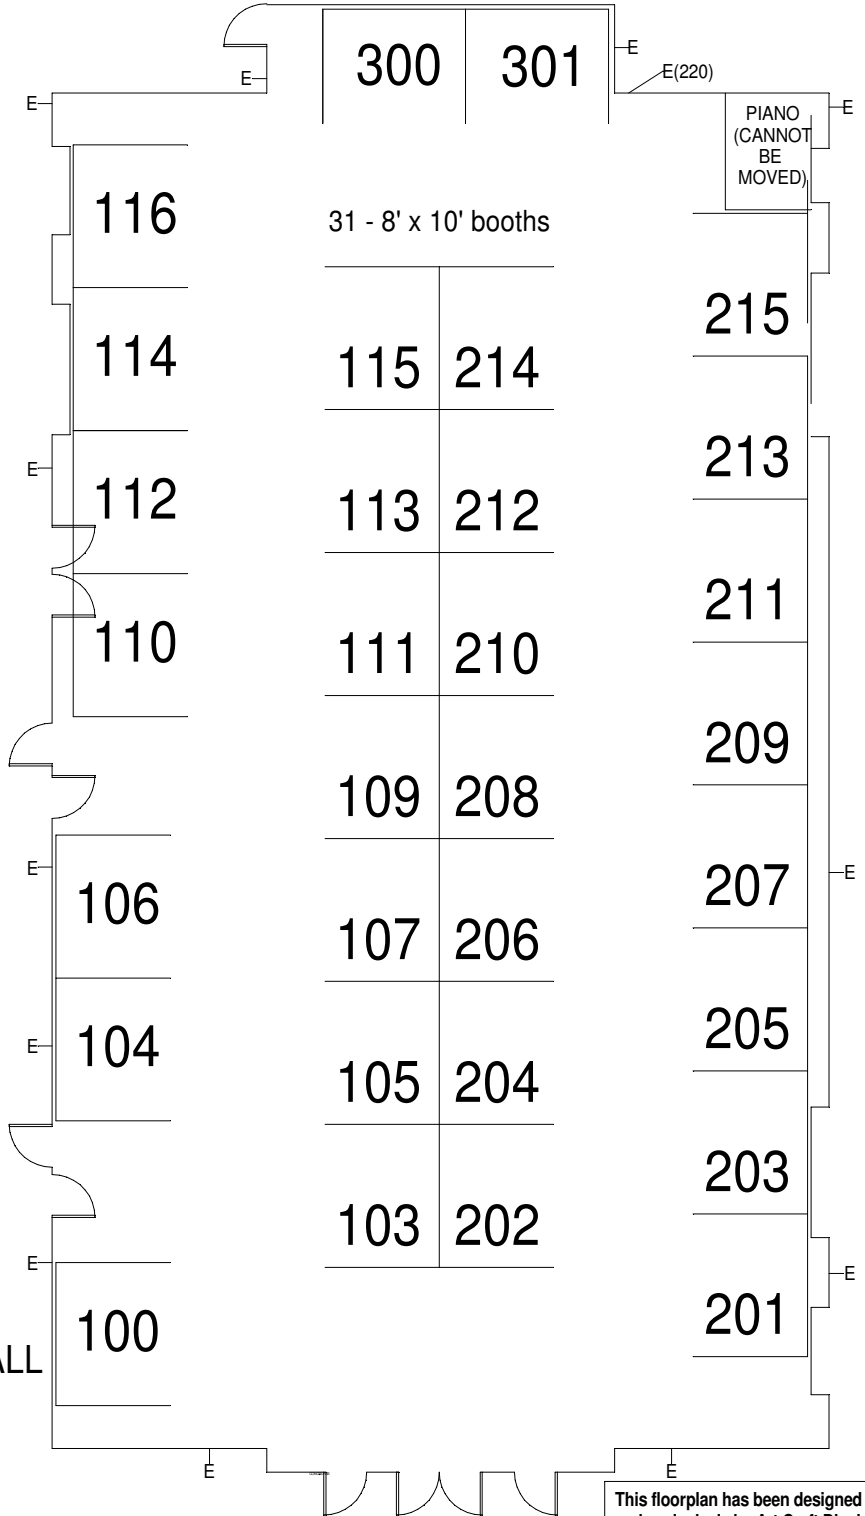

BATTERY CONGRESS

APRIL 23-24, 2012

MI LEAGUE BALLROOM

PASSENGER ELEVATOR:
 5' 6" DEEP X 4' 6" WIDE
 3500 LB CAPACITY
 ELEVATOR DOOR: 35" WIDE X 6' 11" TALL

This floorplan has been designed to be used exclusively by Art Craft Display, Inc and their clients. D. GOIN Rev(12-04-09) (248)380-0843